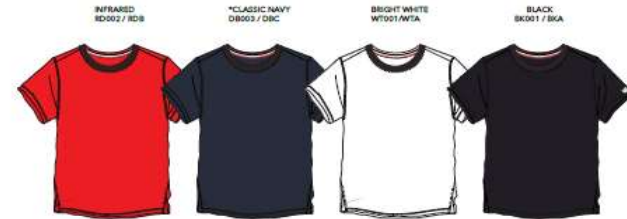

STYLE NAME: PARKSIDE HOODIE
 STYLE NUMBER: WM00291411
 FABRIC: W24Q1KN0347S COTTON POLY FRENCH TERRY
 PRICE: 65€
 STATUS: NEW

STYLE NAME: EASY STREET TEE
 STYLE NUMBER: WM00290411
 FABRIC: KN0348S ORGANIC COTTON POLY (DCG)
 PRICE: 27,50€
 STATUS: NEW

STYLE NAME: ACTION WARM UP PANT
 STYLE #: WW00295411
 FABRIC: W22Q1W00124S
 PRICE: 60€
 STATUS: NEW

STYLE NAME: PARKSIDE JOGGER
 STYLE NUMBER: WM00292411
 FABRIC: W24Q1KN0347S COTTON POLY FRENCH TERRY
 PRICE: 55€
 STATUS: NEW

STYLE NAME: YOUTH ELLYN SHORT
 STYLE #: WYG0003411
 FABRIC: W22Q1W00124S
 PRICE: 37,50€
 STATUS: NEW

STYLE NAME: YOUTH EASY STREET TEE
 STYLE NUMBER: WYB0003411
 FABRIC: KN0348S ORGANIC COTTON POLY (DCG)
 PRICE: 25€
 STATUS: NEW