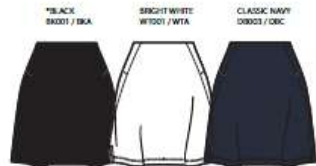

STYLE NAME: PLAY ON SKIRT
STYLE #: WW00289411
FABRIC: RECYCLED INTERLOCK W21Q3KN0056S
PRICE: 45€
STATUS: NEW