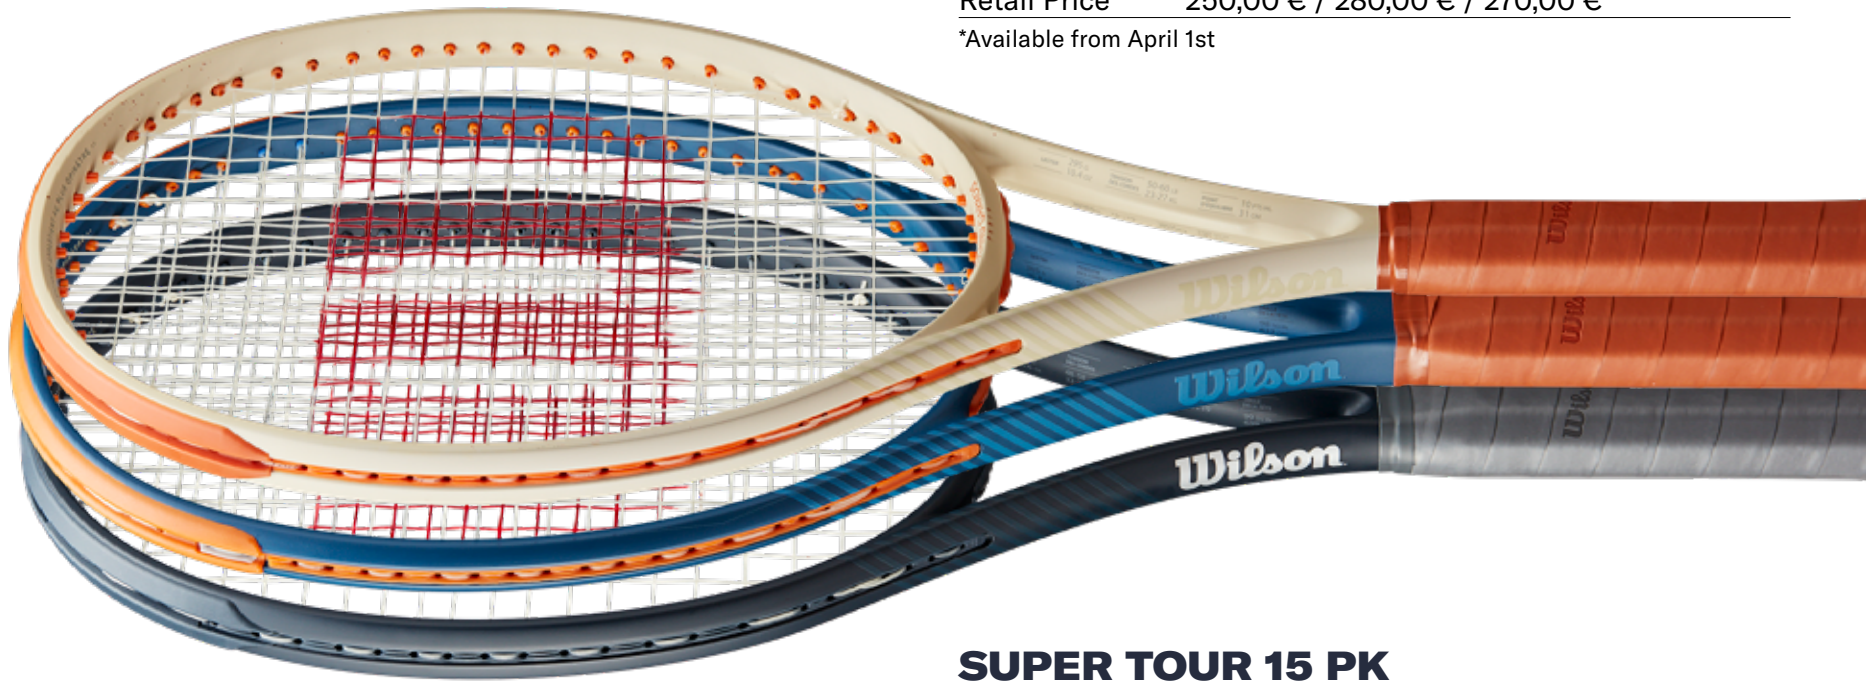

RACKETS

Model	Clash 100 V2 / Blade 98 16x19 V9 / Shift 99 V1
Stock Number	WR150711U / WR150611U / WR150811U
Retail Price	250,00 € / 280,00 € / 270,00 €

*Available from April 1st

SUPER TOUR 15 PK RG NAVY

Size	73.5 x 40.5 x 33 cm
Stock Number	WR8030701
Retail Price	150,00 €