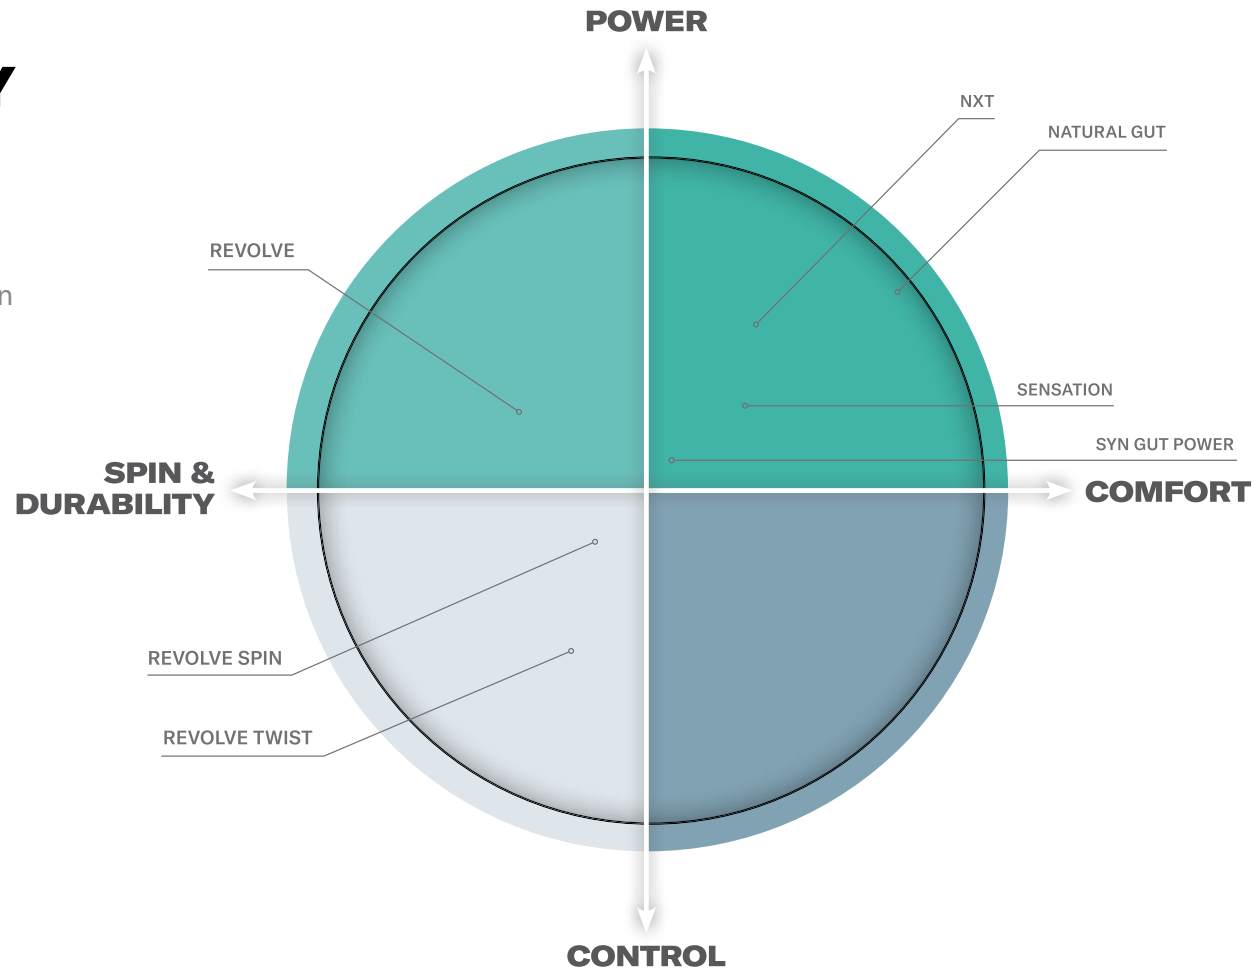

WILSON® STRING FAMILY COMPARISON

This graph captures general Wilson string performance by franchise. Please note that performance within each franchise will vary slightly.

WILSON® TOPSELLER

Revolve 16 + 17 [White]
Sensation 16 [Nature]
Revolve Spin 16 + 17 [Black]
NXT 16 [Nature]
Revolve 16 + 17 [Orange]
Revolve Spin 16 + 17 [Green]
Revolve 16 + 17 [Black]
NXT Power 16 + 17 [Nature]

NXT

- High crystallinity Xycro microfibers
- Ribbon-like co-polymer core increases tensile strength and reduces tension loss
- 15% larger sweet spot and 80% less vibration than traditional synthetic gut string
- #1 rated comfort string by USRSA

Sensation

- Comprised of Xycro microfibers with very high strength-to-weight ratio, providing arm-friendly comfort and playability
- Microfibers bonded together using special DuPont polymer
- Favorable vibration dampening characteristics
- The original high-performance multifilament string

Revolve

- Pentagonal shape enhances spin
- UHMW additive creates low-friction surface for sharp snap-back
- Crosslink ester polymer composition adds feel and tension maintenance

Revolve Spin

- Combines excellent power with spin-enhancing features
- Crosslink ester polymer composition
- Maximum snap-back