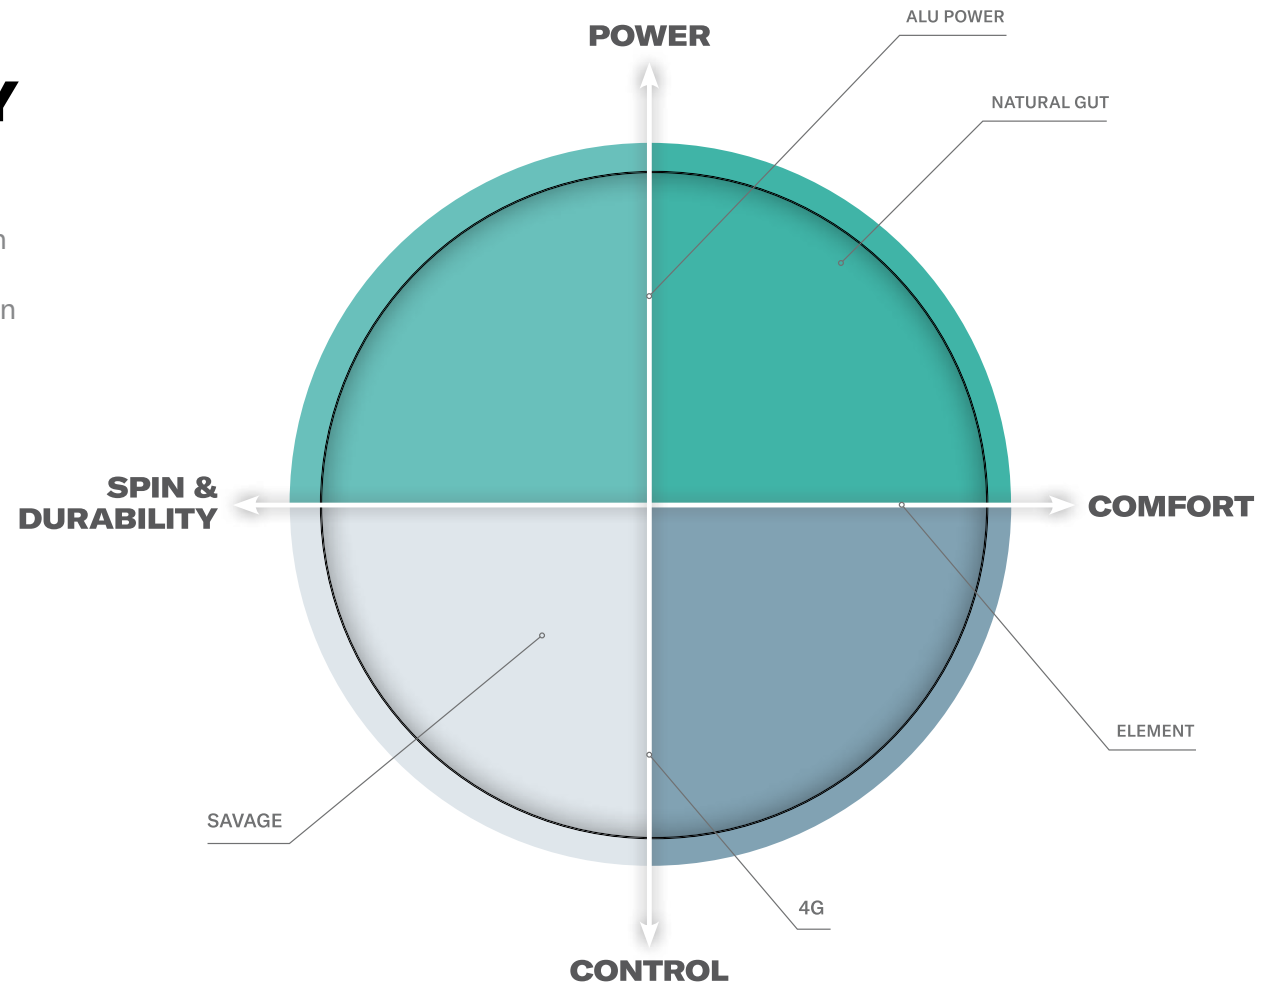

LUXILON® STRING FAMILY COMPARISON

This graph captures general Luxilon string performance by franchise. Please note that performance within each franchise will vary slightly.

LUXILON® TOPSELLER

- Alu Power 1.25 [Silver]
- Alu Power Soft 1.25 [Silver]
- Element 1.25 + 1.30 [Bronze]
- 4G Soft 1.25 [Yellow Creme]
- LXN Eco Rough 1.25 [Silver]
- Savage 1.27 [Black]
- Alu Power Rough 1.25 [Silver]
- BB Original 1.30 [Nature]
- 4G 1.25 [Yellow Creme]
- Alu Power Vibe 1.25 [White Milk]
- Element 1.30 [Forrest Green]