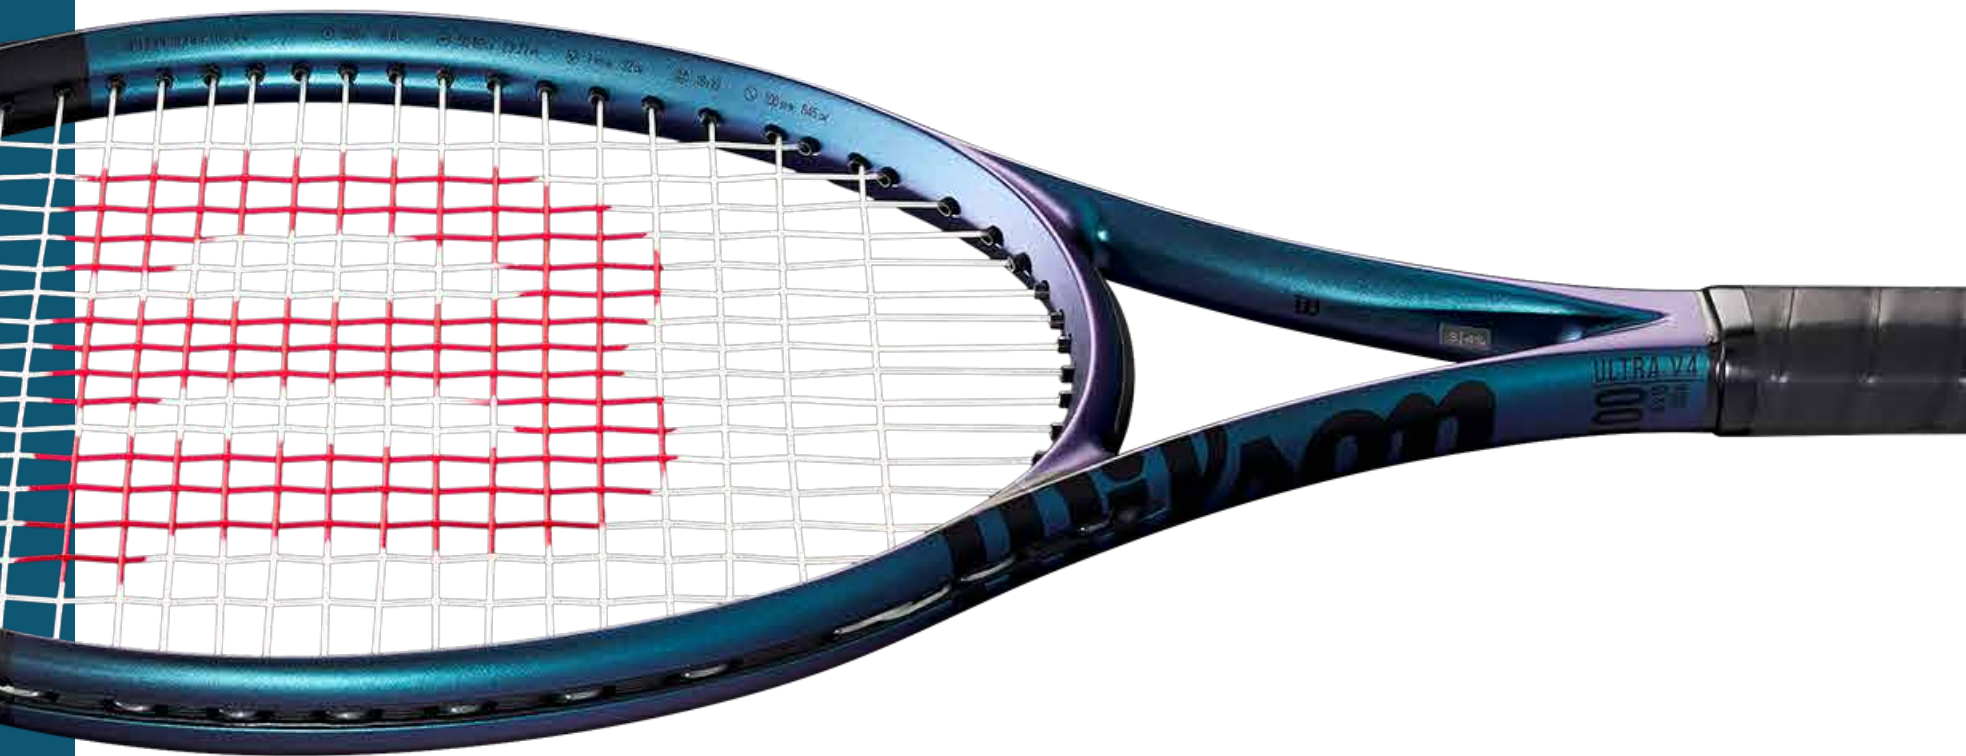

**PARALLEL
DRILLING**

SWEET SPOT
CHANNEL

ULTRA V4