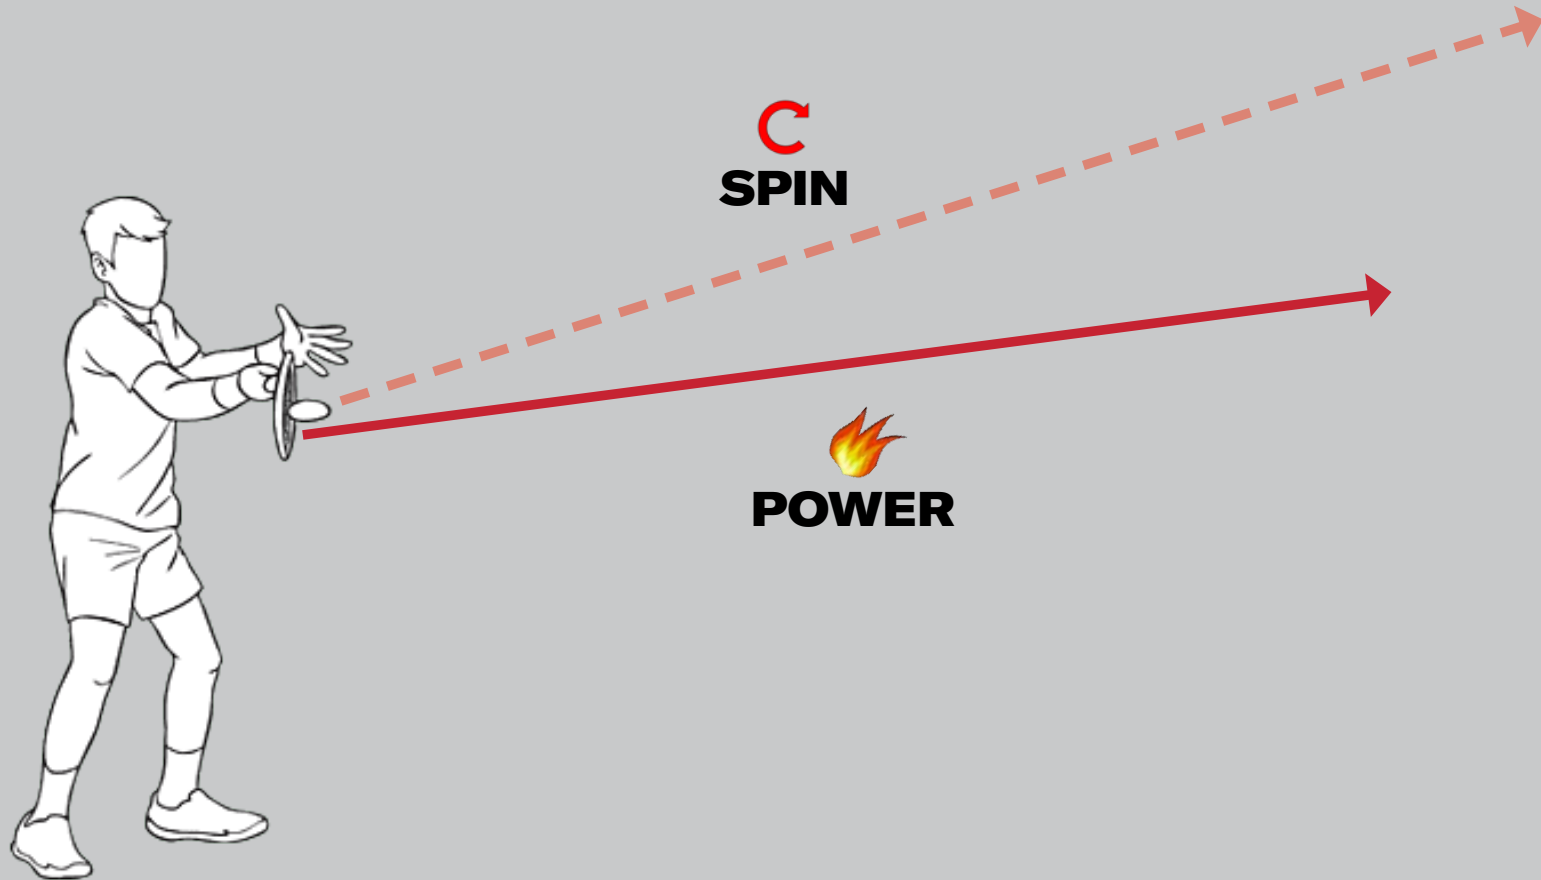

SHIFT V1 BENDING PROFILE

SHIFT WAS BUILT TO BE STABLE BUT LATERALLY FLEXIBLE
TO GIVE PLAYERS GENEROUS CONTROLLABLE POWER AND SPIN

SHIFT 99 PRO V1

Weight	315 g
Head Size	99 in ²
Balance	31.5 cm
Pattern	18x20
Stock Number	WR145411U
Retail Price	270,00 €